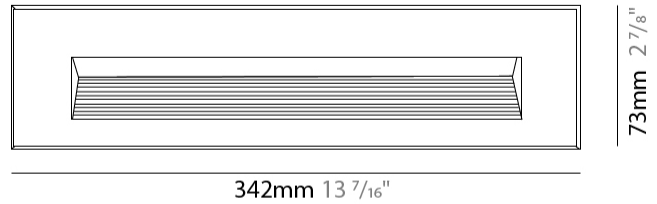

GENERAL

Series: New Green
Subseries: New Green L
Brand: Side
Division: Exterior
Mounting Type: Recessed
Mounting Location: Wall
Subcategory: Step Light

PHYSICAL

Shape: Rectangle
Length (mm): 342
Length (in): 13 7/16
Width (mm): 73
Width (in): 2 7/8
Depth (mm): 65
Depth (in): 2 3/16
Min. Recessing Depth (mm): 80
Min. Recessing Depth (in): 3 1/8
Light Distribution: Asymmetric
Weight (kg): 1.25
Weight (lbs): 2.76
Diffuser: Clear tempered glass
Gasket: Silicon rubber
Fixture Finish: WHI / BLK / GRY
Fixture Material: Aluminum Die Cast

ELECTRICAL

Lamp Type: LED (Zhaga Standard)
Input Wattage (W): 9.5
Total Output Wattage (W): 8.5
Dimming: Non-Dimming / Phase Dimming (120Vac only) / 0-10V Dimming
Driver Included: No
Driver Location: Remote
Driver Class: Class 2
Housing: See components
Input Voltage (V): 120 - 277
Constant Current (mA): 350
Upon Request: (Not included - see components [IP65 or higher enclosure to be supplied by others]) Remote: 0-10Vdc dimming / Integral: Phase dimming 120Vac

LED

Color Temperature (°K): 3000 / 4000
Max. Delivered Lumen (lm): 388.2 / 405.3
Nominal Lumen (lm): 910 / 950
CRI: >90 CRI
Lamp Life (hrs): 50000

OPTICAL

Optic°: Asymmetrical

RATINGS AND CERTIFICATIONS

Certified By: Certified for North American Standards
IP rating: IP65
IK Rating: IK07